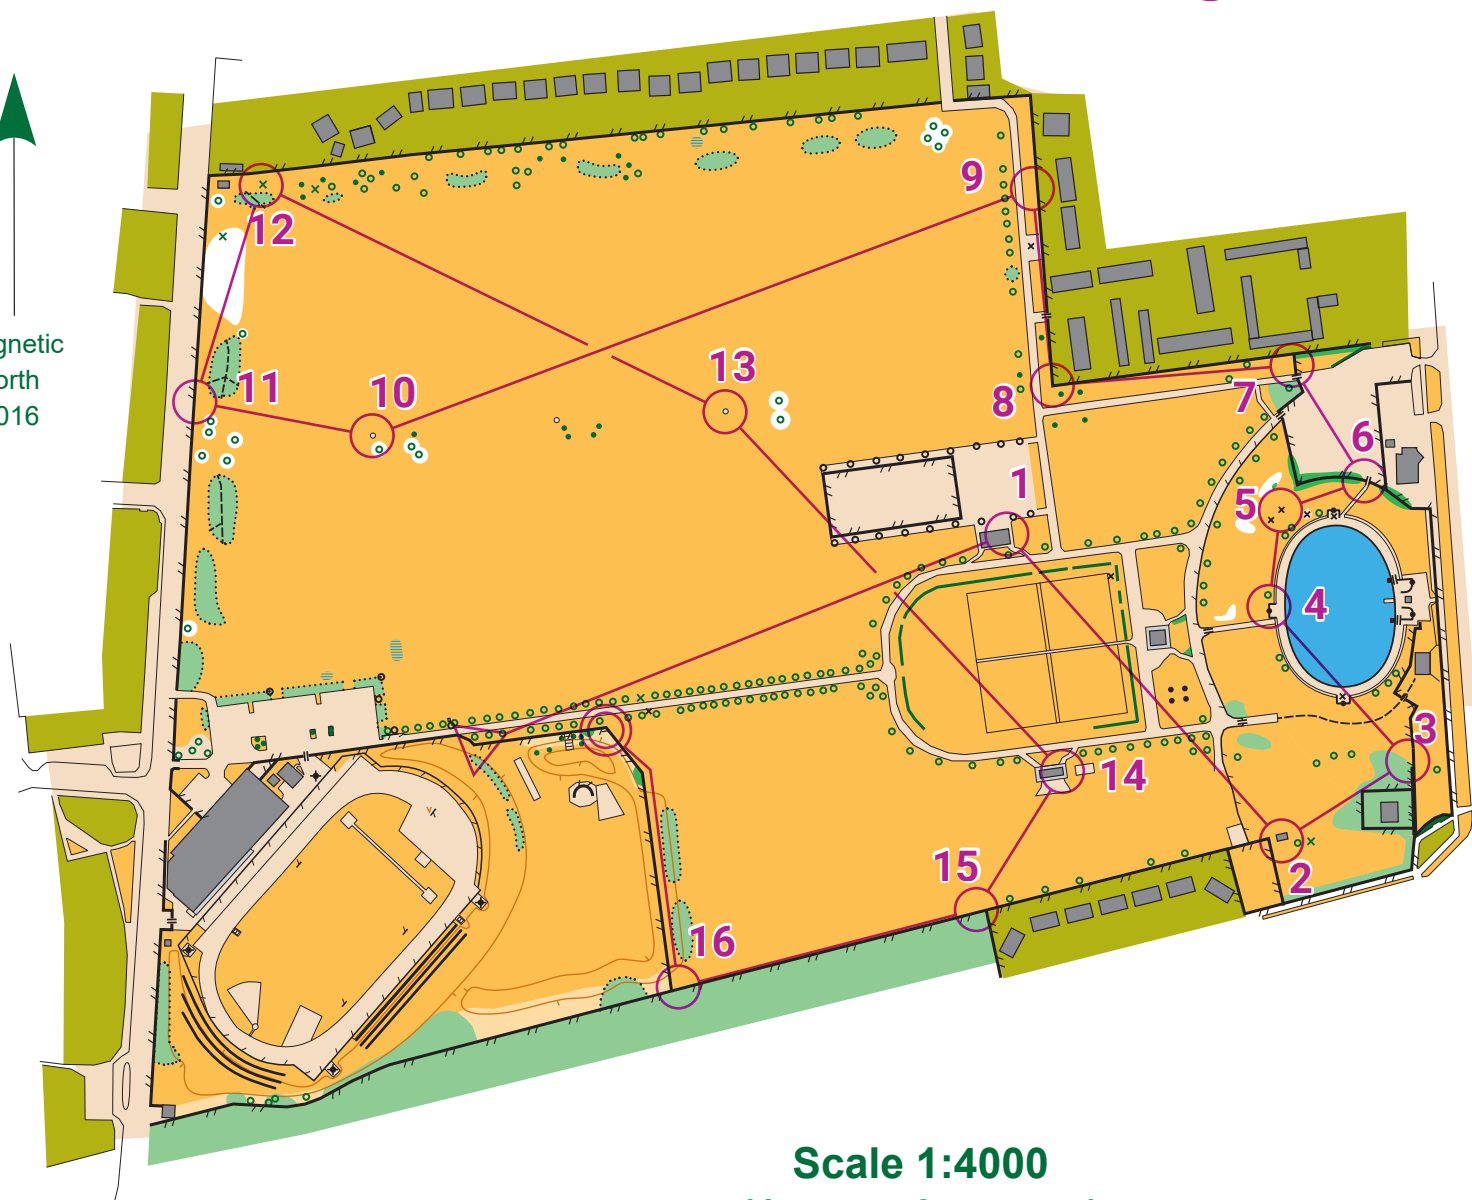

Costello Playing Fields

Long Course

magnetic north
2016

Legend

- road
- surfaced paths
- small path
- wall
- fence
- high fence, with gate
- hedge
- contour
- formline
- line of posts
- building
- play equipment
- post, bench, notice, bin
- single tree, tree stump
- pond
- private land
- open land (mown)
- rough open land
- woodland
- thicker woodland
- bushes/thicket
- out of bounds

Scale 1:4000
(1cm = 40 metres)

Costello PF	
Long Course	2.6 km
▶	Start: N side of fence
1	B E side of building
2	J S side of building
3	K W side of fence
4	D NW inside corner of stone wall
5	N NE picnic table
6	T S side of fence
7	M W side of fence
8	V SW outside corner of fence
9	X W side of fence
10	L Paved area
11	Q E side of fence
12	Y Root stock
13	Z Paved area
14	I E side of building
15	W N side of fence
16	R N side of fence
Navigate 150 m to finish	

Based on Ordnance Survey mapping with the permission of HMSO.
Crown copyright 2020 OS 100015287