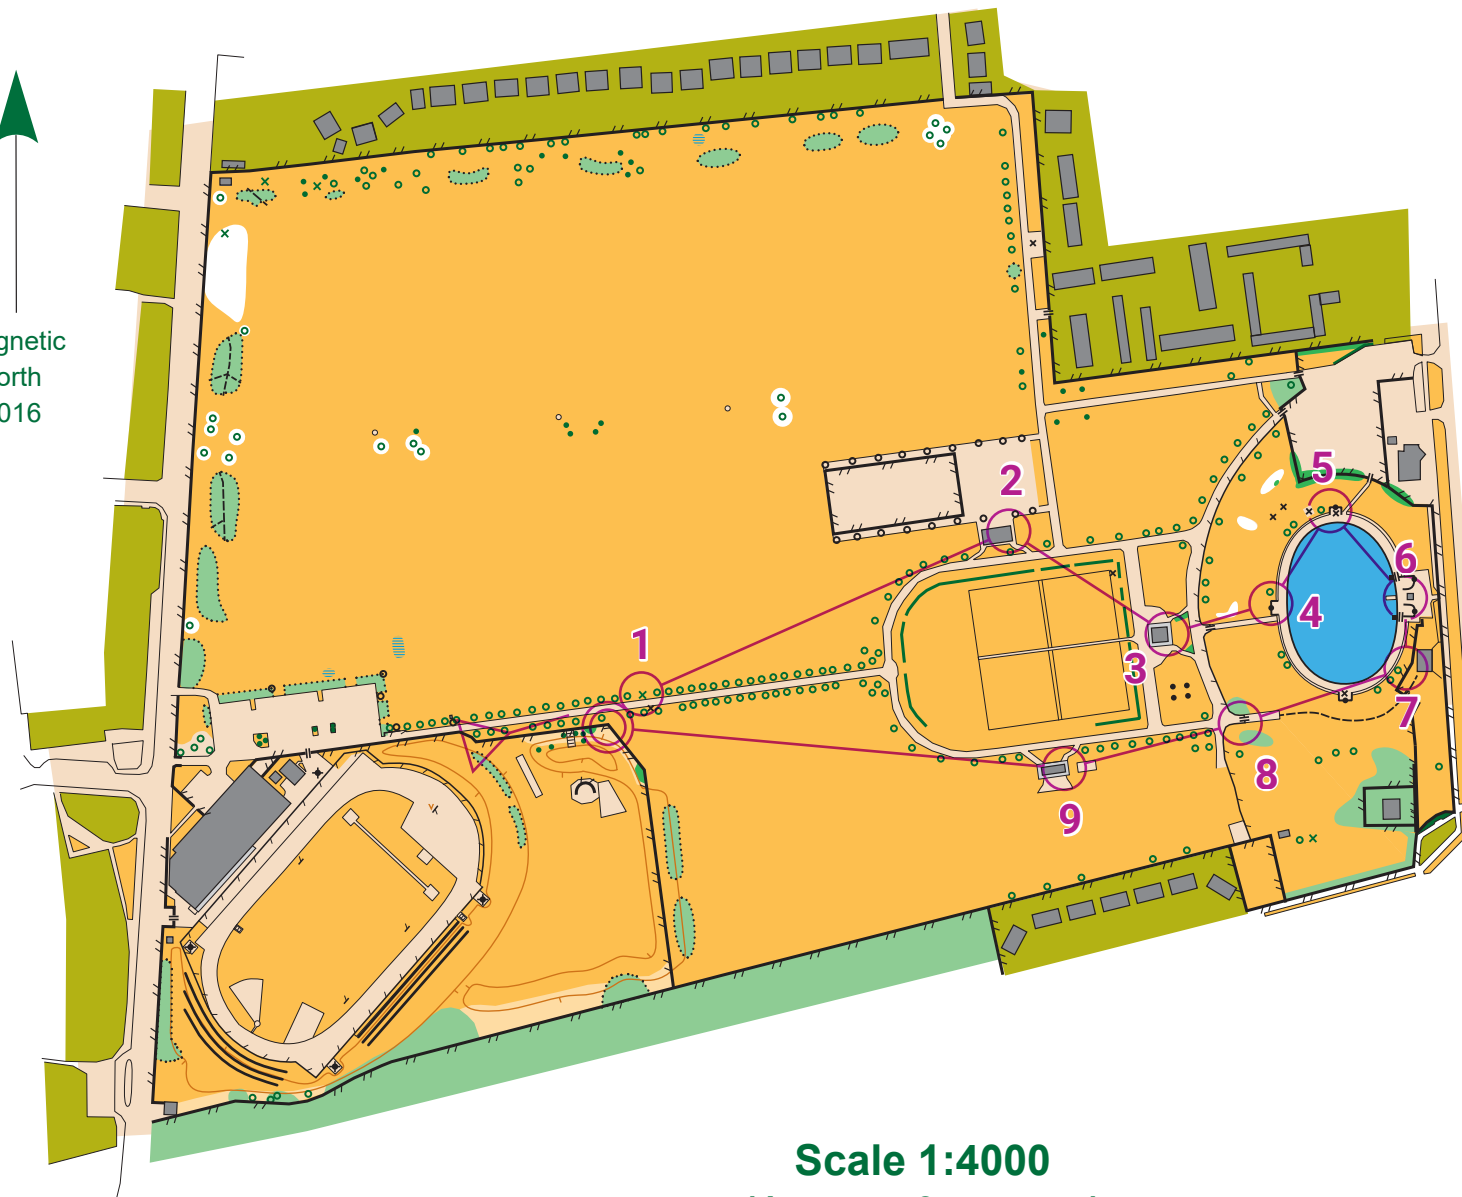

Costello Playing Fields

Short Course

magnetic north
2016

Scale 1:4000
(1cm = 40 metres)

Legend

- road
- surfaced paths
- small path
- wall
- fence
- high fence, with gate
- hedge
- contour
- formline
- line of posts
- building
- play equipment
- post, bench, notice, bin
- single tree, tree stump
- pond
- private land
- open land (mown)
- rough open land
- woodland
- thicker woodland
- bushes/thicket
- out of bounds

Costello PF

Short Course	1.0 km	
▶	Start: N side of fence	
1	A	Root stock
2	B	E side of building
3	C	E side of building
4	D	NW inside corner of stone wall
5	E	W side of stone wall
6	F	W side of building
7	G	NW side of fence
8	H	N side of S fence
9	I	E side of building
Navigate 240 m to finish		